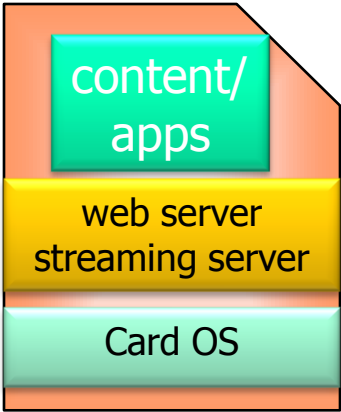

The SmartSIM Revolution

Jun Sun, Ph.D.
CTO & co-Founder
jsun@netspectrum.com

What Does the SIM Card Do for You Today?

Let Us Put Smart Into SIM

Let Us Put Smart Into SIM

Let Us Put Smart Into SIM

SmartSIM Use Scenario

SmartSIM Use Scenario

Web browser access at a local IP address (<http://192.168.0.1>)

Use Cases

192.168.1.104: All Applicat

Publisher A
Puzzlegirl
Activity☆☆☆

Publisher A

192.168.1.104: Audio

Audio

Netspectrum Advantages

- Software are field trial ready
- World first Linux-based card operating system
- The smallest embedded streaming server
- Rich IP protection
- Interim solutions for today's handsets