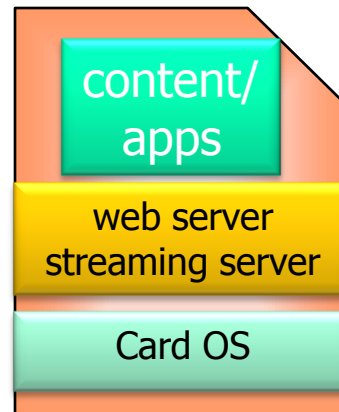

SmartSIM Use Scenario

Web browser access at a local IP address (<http://192.168.0.1>)

Use Cases

192.168.1.104: All Applicat

Publisher A
Puzzlegirl
Activity☆☆☆

Publisher A

192.168.1.104: Audio

Audio

Netspectrum Advantages

- Software are field trial ready
- World first Linux-based card operating system
- The smallest embedded streaming server
- Rich IP protection
- Interim solutions for today's handsets