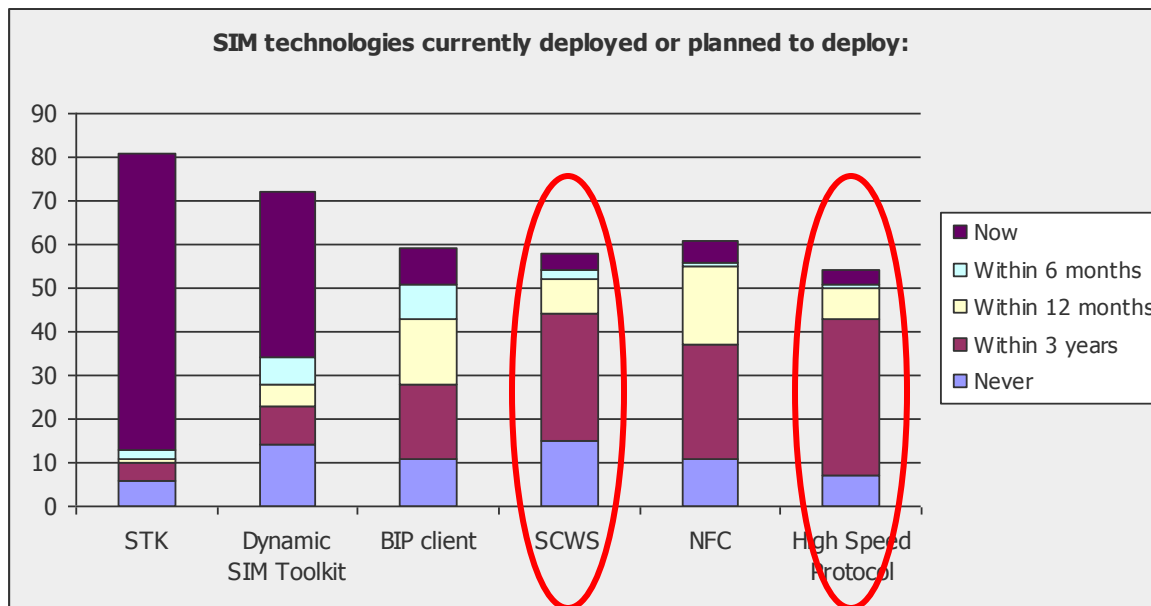

Portable Across Compatible Phones

User: Portable Service and More Choices

One button push
switches between native experience and SmartSIM experience

GSMA SmartSIM Group

Operator Adoption

- According to Sep 2009 GSMA survey
 - From 180 MNO, representing 2+ billion subscribers
 - *50% percent of them will deploy IC-USB based SCWS solutions within 3 years*

Netspectrum Advantages

- Software are field trial ready
- World first Linux-based card operating system
- The smallest embedded streaming server
- Rich IP protection
- Interim solutions for today's handsets