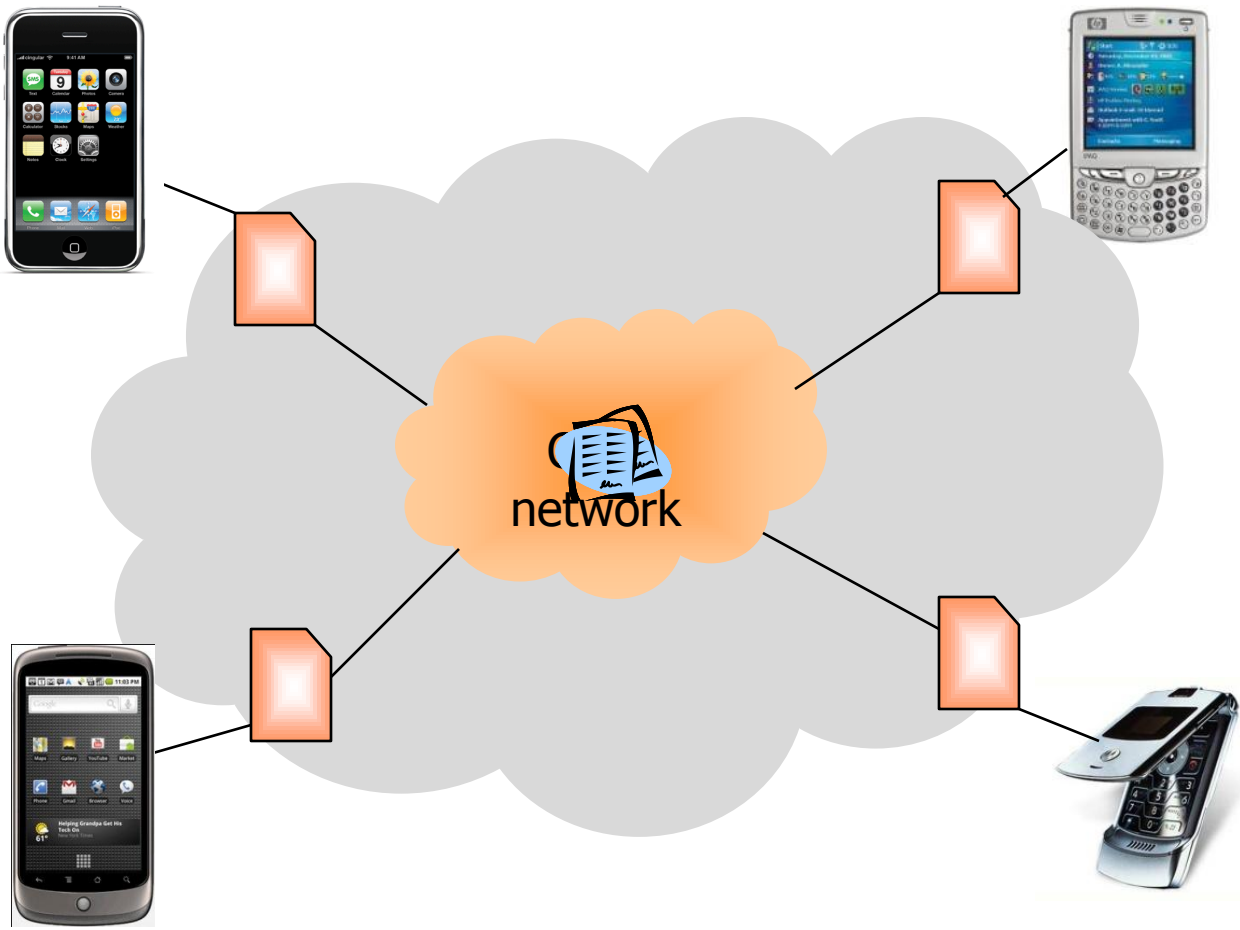

Servers

Internet

SmartSIM

Why?

Operators: End-to-End Control

Bandwidth Efficiency

- Multi-GB data caching reduces data traffic over the air and improves user experience
 - Cached Google map saves about 4.92MB OTA data per single 4-minute use
- Time-shifted downloading utilizes the network during the off-peak hours

Portable Across Compatible Phones

User: Portable Service and More Choices

One button push
switches between native experience and SmartSIM experience

GSMA SmartSIM Group

Operator Adoption

- According to Sep 2009 GSMA survey
 - From 180 MNO, representing 2+ billion subscribers
 - *50% percent of them will deploy IC-USB based SCWS solutions within 3 years*

Netspectrum Advantages

- Software are field trial ready
- World first Linux-based card operating system
- The smallest embedded streaming server
- Rich IP protection
- Interim solutions for today's handsets